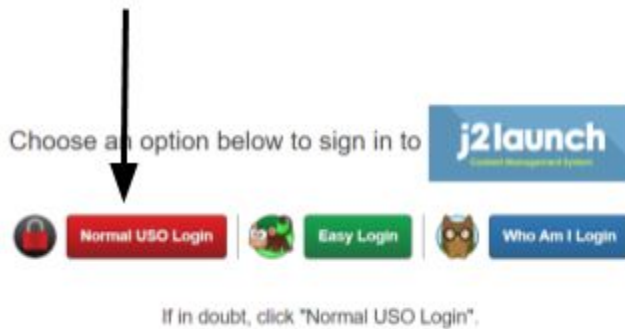

Spell Blast is part of the J2e suite of apps that our children have access to. Please follow this guide to know how to access Spell Blast to practise spelling.

Search for J2e in your internet browser:

Click on J2e and this will show:

Click here  (the red box with LGfL in white)  
Choose 'Normal USO Login'

Choose 'Have a practice'

To access weekly spellings, choose 'shared'

For general phase and/or age-related spellings, use the slider. Click on the + to access categories of spellings.