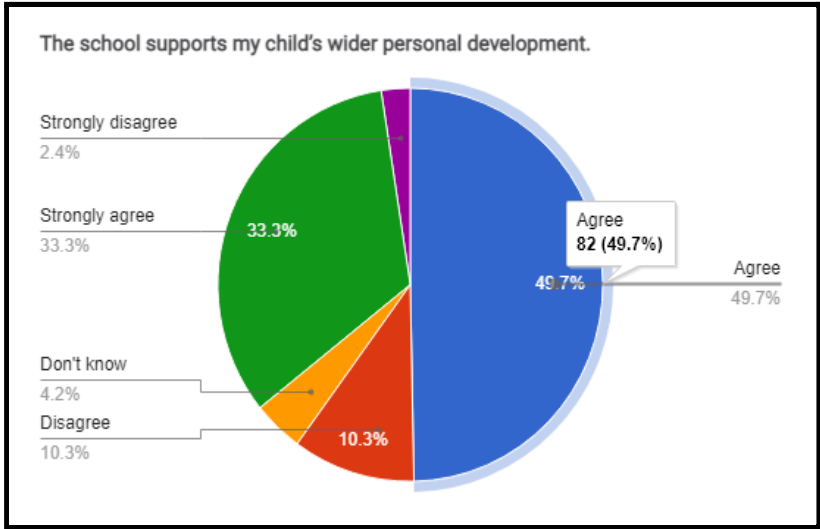

Below are the results from our Parent/Carer survey 2020-2021. We are encouraged by these responses and acknowledge our areas for development. We are hugely grateful to all those who took the time to submit responses.

I receive valuable information from the school about my child's progress

The school is well led and managed

Communication with and from the school office is good.