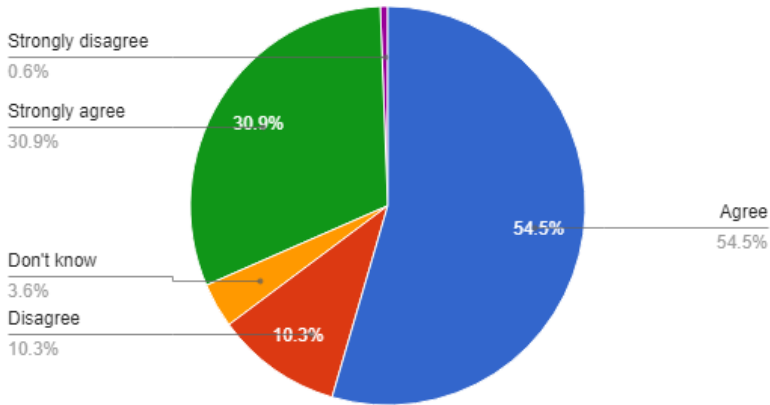

Below are the results from our Parent/Carer survey 2020-2021. We are encouraged by these responses and acknowledge our areas for development. We are hugely grateful to all those who took the time to submit responses.

I receive valuable information from the school about my child's progress

The school is well led and managed

Communication with and from the school office is good.