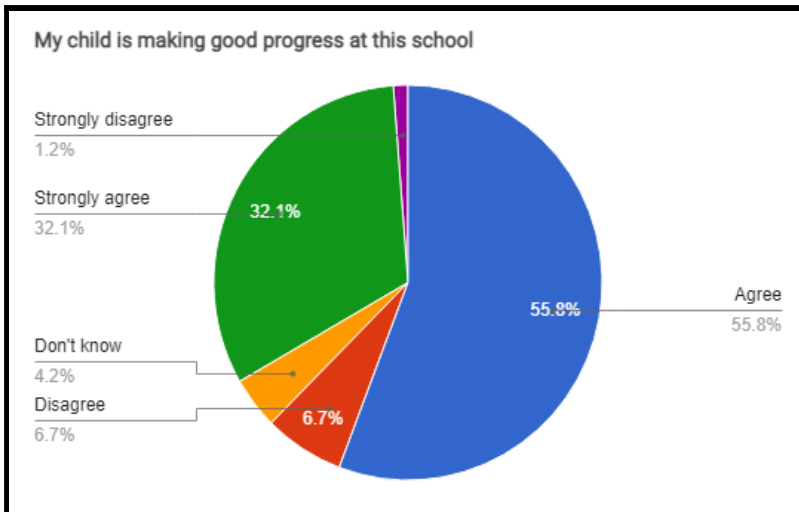

Below are the results from our Parent/Carer survey 2020-2021. We are encouraged by these responses and acknowledge our areas for development. We are hugely grateful to all those who took the time to submit responses.