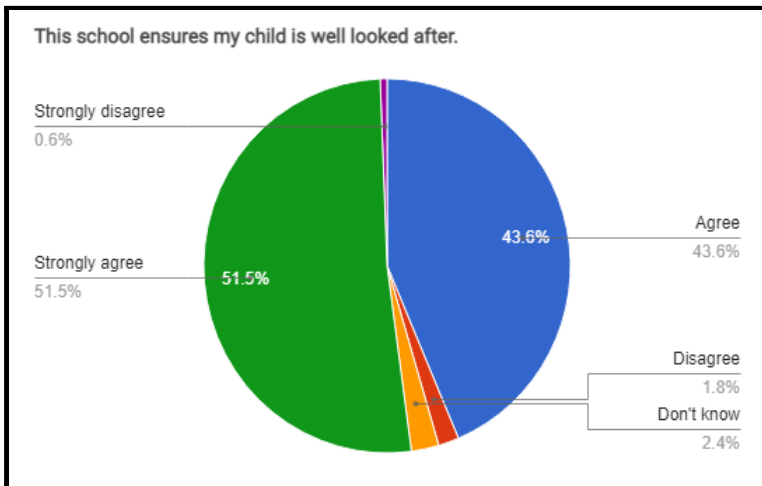

Below are the results from our Parent/Carer survey 2020-2021. We are encouraged by these responses and acknowledge our areas for development. We are hugely grateful to all those who took the time to submit responses.

I receive valuable information from the school about my child's progress

The school is well led and managed

Communication with and from the school office is good.