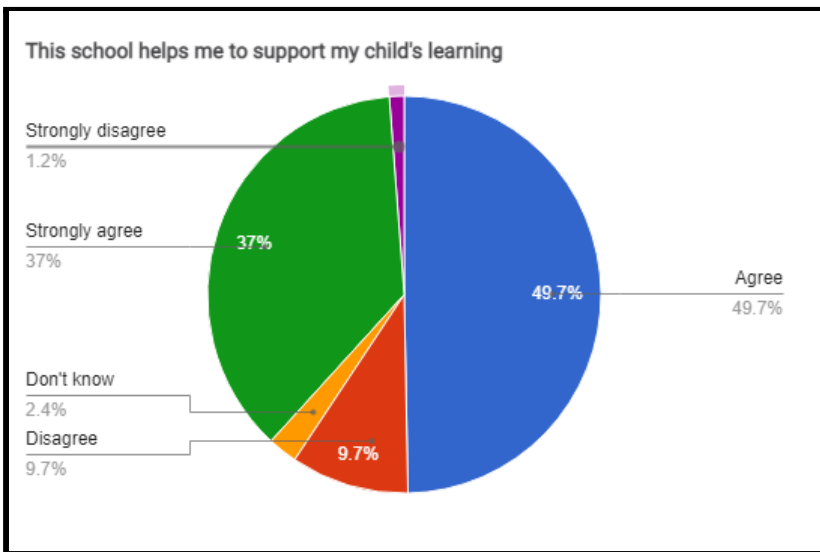

Below are the results from our Parent/Carer survey 2020-2021. We are encouraged by these responses and acknowledge our areas for development. We are hugely grateful to all those who took the time to submit responses.

I receive valuable information from the school about my child's progress

The school is well led and managed

Communication with and from the school office is good.