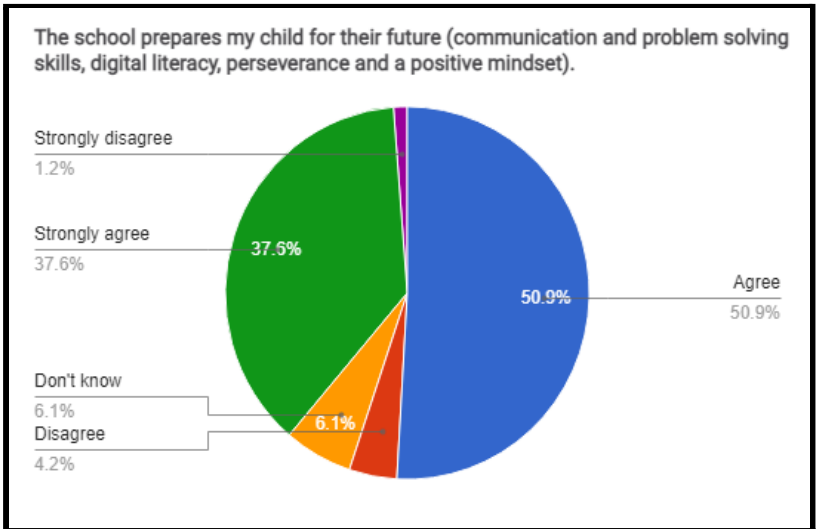

Below are the results from our Parent/Carer survey 2020-2021. We are encouraged by these responses and acknowledge our areas for development. We are hugely grateful to all those who took the time to submit responses.

I receive valuable information from the school about my child's progress

The school is well led and managed

Communication with and from the school office is good.