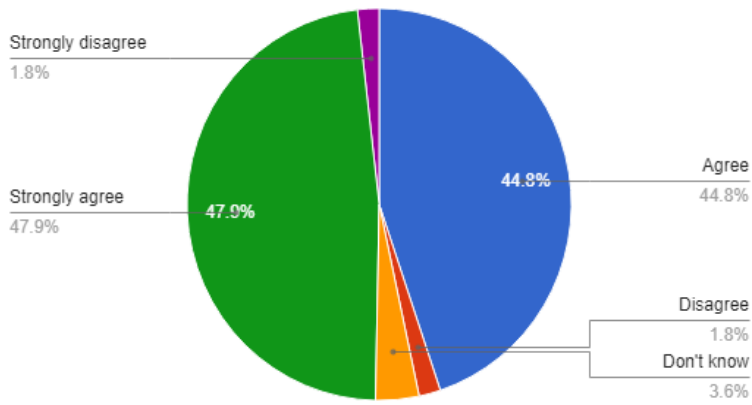

Below are the results from our Parent/Carer survey 2020-2021. We are encouraged by these responses and acknowledge our areas for development. We are hugely grateful to all those who took the time to submit responses.

I receive valuable information from the school about my child's progress

The school is well led and managed

Communication with and from the school office is good.